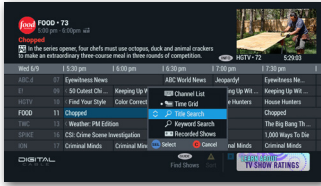

Press GUIDE twice to search

Find Shows

Find what you want to watch fast. With just two clicks of your GUIDE button, you can search for shows by title, keyword, channel, or theme to find programs about your favorite actor or topic. You can also find a list of your recorded shows.