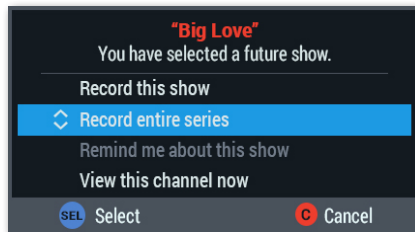

Press MENU twice (Motorola) or SETTINGS and A (Cisco) to personalize

DVR

DVR¹ puts you in control. Pause live television. Rewind and replay programs in an instant. With DVR, you can build your own personal library of programs, movies, sports, and more to watch on *your schedule*.

Set your DVR to record a show or an entire series right from the Time Grid. Press REC on your remote to record.

Press the LIST button to access your recorded shows. Press SELECT/OK to play a program. Press A to group titles and press INFO for group options.