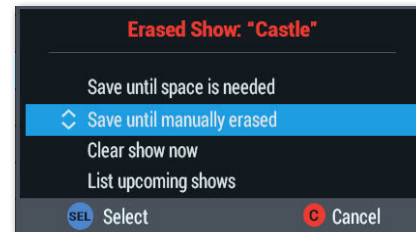

1-On Demand and DVR not available in all areas. On Demand programs may not be recorded with DVR.

2-Based on available hard drive disc space.