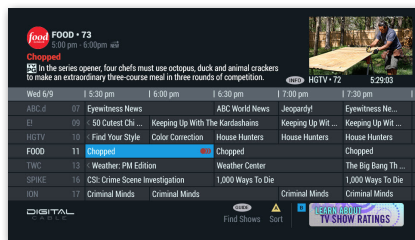

DVR

DVR¹ puts you in control. Pause live television. Rewind and replay programs in an instant. With DVR, you can build your own personal library of programs, movies, sports, and more to watch on *your schedule*.

With DVR, you can pause live TV, show an instant replay, and even rewind or fast-forward programming.

- Play
- ⏸ Pause Live TV
- ↺ Instant Replay
- ⏩ Fast-Forward (3 Speeds)
- ⏮ Rewind (3 Speeds)
- **LIVE** Return to Live TV

Set your DVR to record a show or an entire series right from the Time Grid. Press REC on your remote to record.