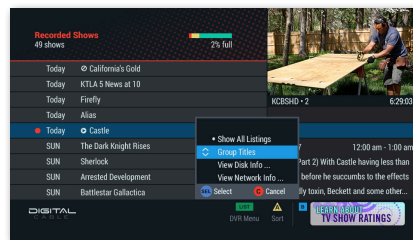

Press INFO twice to browse

General Settings

Press MENU twice (Motorola) or SETTINGS and A (Cisco) to personalize your television experience. Adjust My Preferences, Parental Controls, Timers, Purchase Locks and PINS, and more.

Press MENU twice (Motorola) or SETTINGS and A (Cisco) to personalize

DVR

DVR¹ puts you in control. Pause live television. Rewind and replay programs in an instant. With DVR, you can build your own personal library of programs, movies, sports, and more to watch on *your schedule*.

Set your DVR to record a show or an entire series right from the Time Grid. Press REC on your remote to record.

Press the LIST button to access your recorded shows. Press SELECT/OK to play a program. Press A to group titles and press INFO for group options.