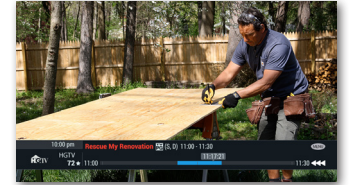

Info Banner

Press the INFO button once to get information about the program you are currently watching.

Press INFO once

Browse

Press the INFO button twice to get a brief program description. Use the arrow buttons to browse other channels and times without leaving the show you're currently viewing.