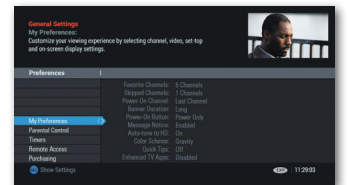

Press the INFO button once to get information about the program you are currently watching.

Press INFO once

Browse

Press the INFO button twice to get a brief program description. Use the arrow buttons to browse other channels and times without leaving the show you're currently viewing.

Press INFO twice to browse

General Settings

Press MENU twice (Motorola) or SETTINGS and A (Cisco) to personalize your television experience. Adjust My Preferences, Parental Controls, Timers, Purchase Locks and PINS, and more.