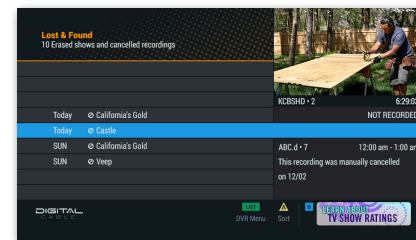

Lost & Found lets you recover² a deleted show from the list. You can also see why a program did not record. Press LIST from Recorded Shows to access Lost & Found.