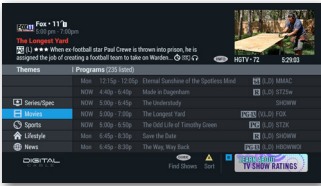

Select 'Theme' from Find Shows

Themes

Find shows by themes like Series and Specials, Movies, Sports, Lifestyle, and more. Press SELECT/OK to search sub-themes. Arrow right to navigate the list.