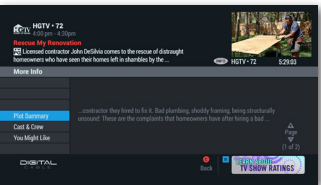

Press INFO from the Time Grid

Program Info

From the Time Grid, press INFO to access the Plot Summary, Cast & Crew, and You Might Like options. From the Cast & Crew list, you can view actors and even schedule DVR recordings.