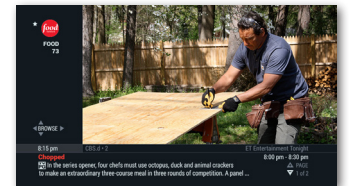

Press INFO twice to browse

General Settings

Press MENU twice (Motorola) or SETTINGS and A (Cisco) to personalize your television experience. Adjust My Preferences, Parental Controls, Timers, Purchase Locks and PINS, and more.