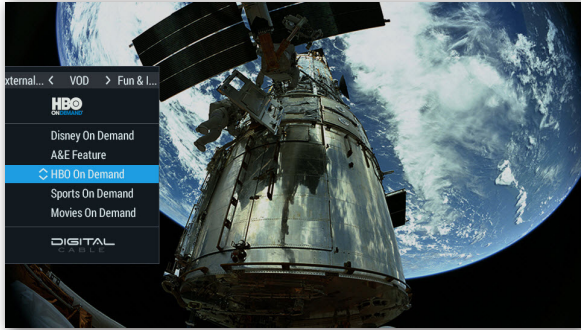

Video on Demand

Enjoy TV shows, movies, and more! On Demand* gives you the convenience to enjoy TV on your schedule without ever having to leave the comfort of your couch.

Press MENU once to access categories such as Movies On Demand from the Quick Menu. Or you can press the On Demand button on your remote or simply tune directly to the On Demand channel.

On Demand movies are grouped by categories. You can order HD movies, new releases and more. Select Rentals to view recently purchased movies and shows.

Find a movie in seconds by navigating with the left and right arrow buttons to choose a subcategory or genre. Then use the up and down arrow buttons to choose a title. Press INFO for more information. Press B to buy. Press PLAY to play a preview.

* On Demand not available in all areas.