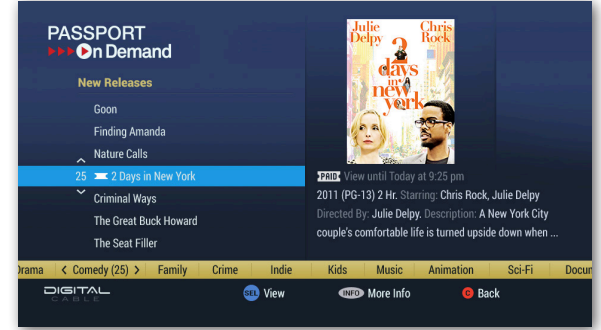

Video on Demand

Enjoy TV shows, movies, and more! On Demand* gives you the convenience to enjoy TV on your schedule without ever having to leave the comfort of your couch.

Press MENU once to access categories such as Movies On Demand from the Quick Menu. Or you can press the On Demand button on your remote or simply tune directly to the On Demand channel.

On Demand movies are grouped by categories. You can order HD movies, new releases and more. Select Rentals to view recently purchased movies and shows.

Find a movie in seconds by navigating with the left and right arrow buttons to choose a subcategory or genre. Then use the up and down arrow buttons to choose a title. Press INFO for more information. Press B to buy. Press PLAY to play a preview.

* On Demand not available in all areas.